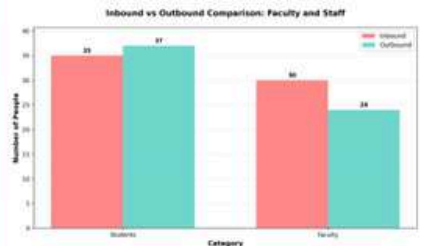

GSU MILESTONE

ISO 9001: 2015 Quality Management System (QMS) Recertification

1st State College in the whole Philippines to be **Institutionally Accredited (IA)** by Accrediting Agency for Chartered Colleges and Universities in the Philippines (AACCCUP)

SUC Level III

(SUC Levelling)

The first State College in Western Visayas to have a Comprehensive Land Use Plan (CLUP) - BOT Approved, 2018

1st state college in the whole PH to be included in the Group of 11 SUCs (CHED) on its International Network Program

Institutional Sustainability Assessment (ISA) assessed by CHED

Google for Education

Google Partner in Educational Innovations

Included in the Southeast Asian Ministers of Education Organization (SEAMEO) through the assistance of CHED.

Automated Enrolment, Student Information and Accounting System (SIAS)

Granted University status on June 7, 2022 per RA 11335

100%

National awardees for SUCs with 100% Certificate of Program Compliance (COPC) for all its undergraduate and graduate programs