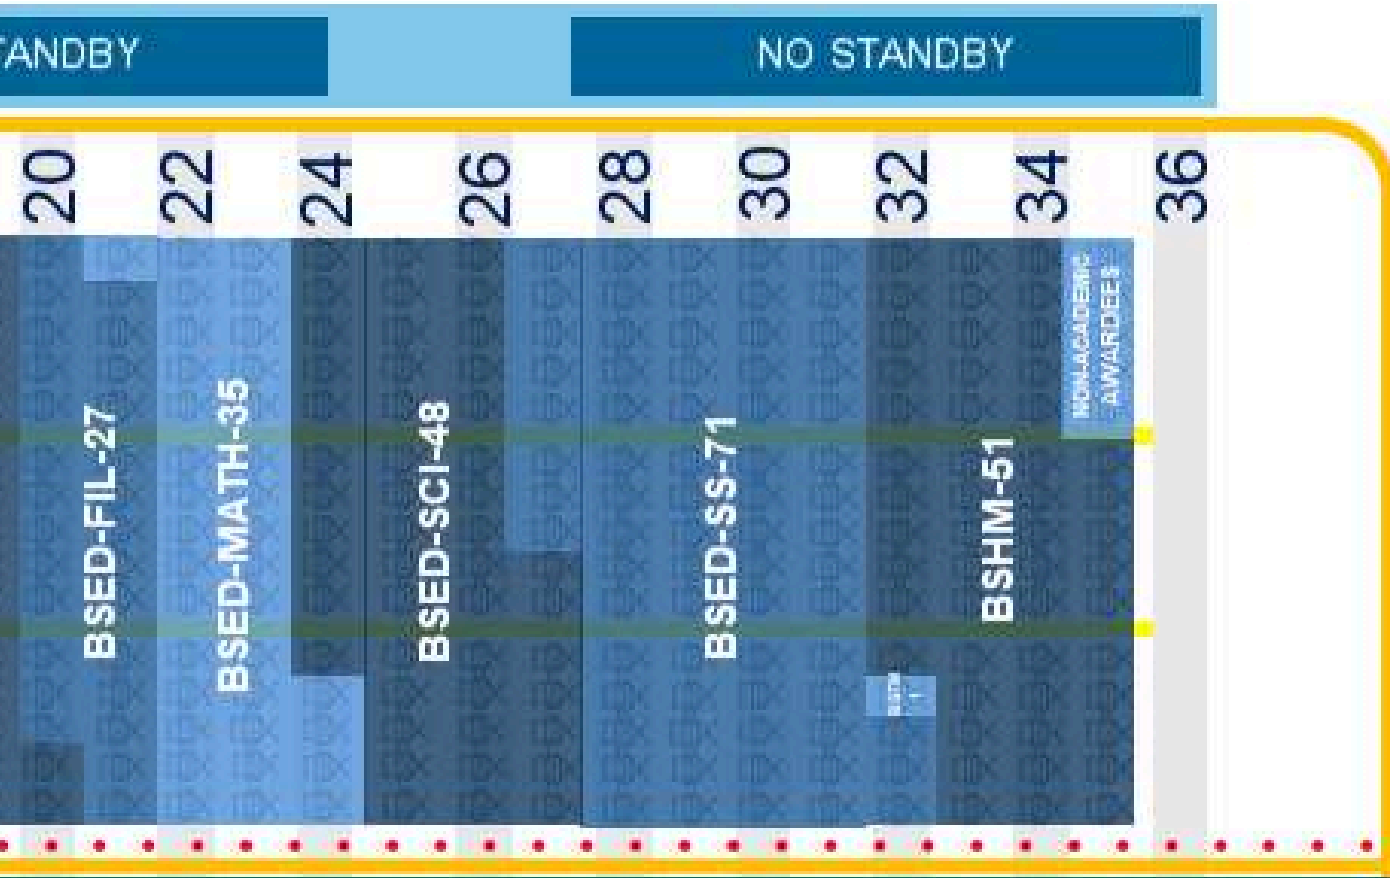

CHAIRS
(PARENTS/GUARDIANS)

- █ PROCESSIONAL
- █ PARANGAL FLOW
- █ RECESSIONAL

PARENT SIGUARDIAN'S,
proceed to fire chairs outside
fire yellow line

PARENT SIGUARDIAN'S,
proceed to the chairs
outside the yellow line

PARANGAL 2026
SEAT PLAN